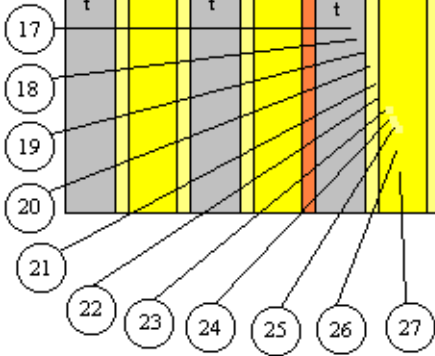

For 7 Days you are to eat Unleavened Bread (Exodus 12:15)

For 7 Days you are to eat Unleavened Bread (Exodus 12:15)									
	Passover kill day	Passover meal day 1st day UB	2nd day of UB	3rd day of UB Preparation	4th day of UB	5th day of UB	6th day of UB	7th day of UB	
13th of Abib	14th of Abib	15th of Abib	16th of Abib	17th of Abib	18th of Abib	19th of Abib	20th of Abib	21st of Abib	22nd of Abib
2	3	4	5	6	7 Sabbath	1	2	3	4
N i g h t	D a y	N i g h t	D a y	N i g h t	D a y	N i g h t	D a y	N i g h t	D a y
17									
18									
19									
20									
21									
22									
23									
24									
25									
26									
27									

“ The Passover and Feast of UB - New Testament chart - B ”