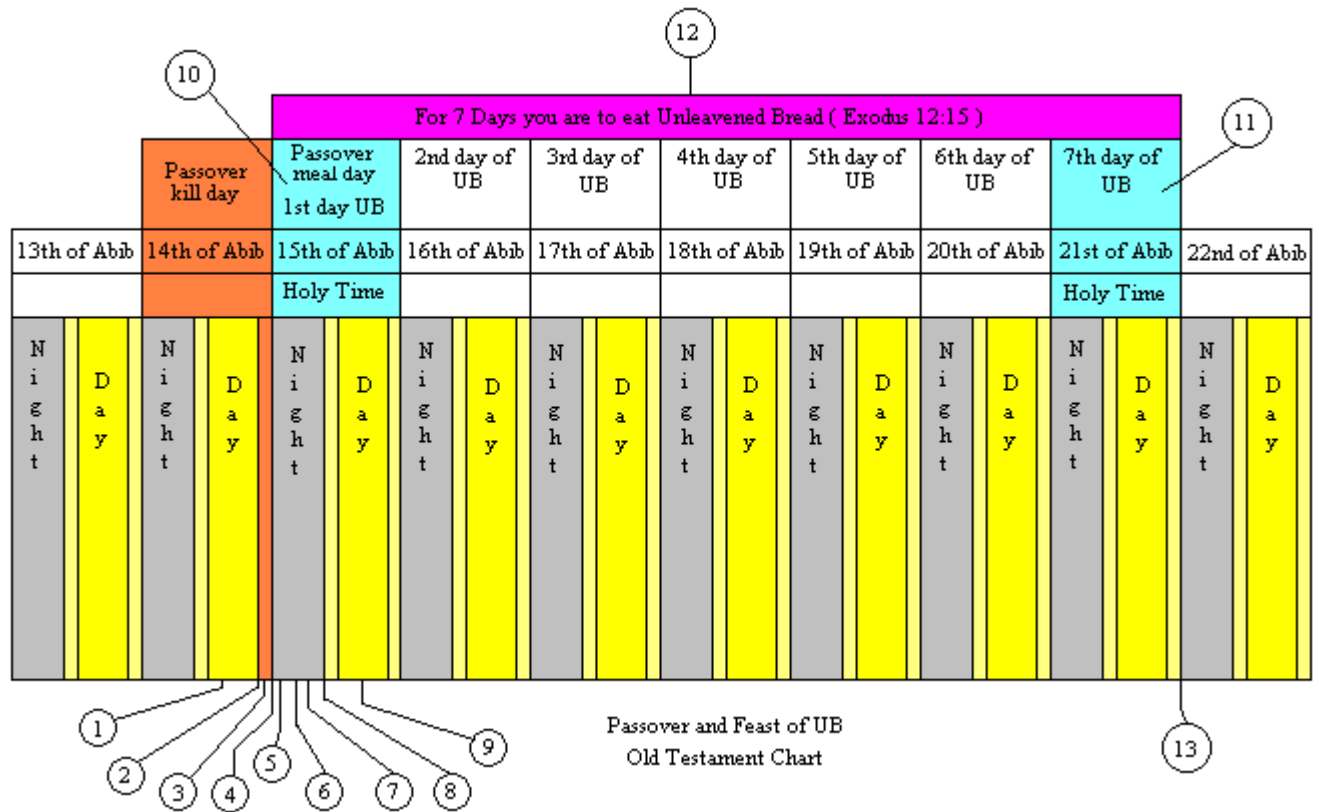

Print out this page.

For 7 Days you are to eat Unleavened Bread ( Exodus 12:15 )												
	Passover kill day	Passover meal day 1st day UB	2nd day of UB	3rd day of UB Preparation	4th day of UB	5th day of UB	6th day of UB	7th day of UB				
	13th of Abib	14th of Abib	15th of Abib	16th of Abib	17th of Abib	18th of Abib	19th of Abib	20th of Abib	21st of Abib	22nd of Abib		
	2	3	4	5	6	7 Sabbath	1	2	3	4		
	N i g h t	D a y	N i g h t	D a y	N i g h t	D a y	N i g h t	D a y	N i g h t	D a y	N i g h t	D a y
1												
3												
5												
6												
8												
9												
10												
12												
13												
14												
15												
16												

“ The Passover and Feast of UB - New Testament chart - A ”

For 7 Days you are to eat Unleavened Bread ( Exodus 12:15 )

For 7 Days you are to eat Unleavened Bread ( Exodus 12:15 )									
	Passover kill day	Passover meal day 1st day UB	2nd day of UB	3rd day of UB Preparation	4th day of UB	5th day of UB	6th day of UB	7th day of UB	
13th of Abib	14th of Abib	15th of Abib	16th of Abib	17th of Abib	18th of Abib	19th of Abib	20th of Abib	21st of Abib	22nd of Abib
2	3	4	5	6	7 Sabbath	1	2	3	4
N i g h t	D a y	N i g h t	D a y	N i g h t	D a y	N i g h t	D a y	N i g h t	D a y
17									
18									
19									
20									
21									
22									
23									
24									
25									
26									
27									